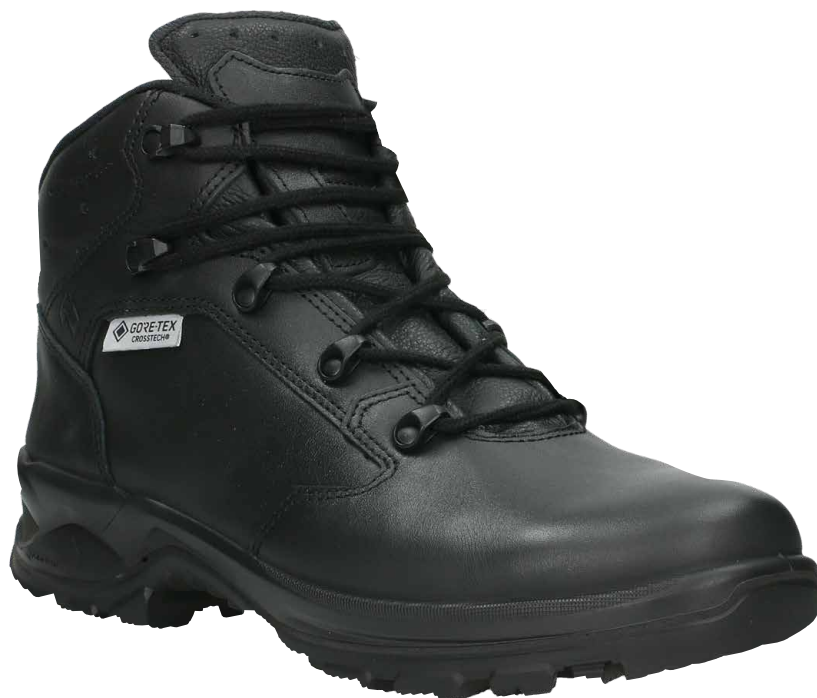

ENFORCE X MID

Art. No. 206276

HAIX® Secura Liner®, HAIX® Sun Reflect Leather, HAIX® Climate System, leg height: 5 inches, sole 026

Available sizes: 4 ½ – 15 & half sizes

Available widths: Medium, Wide

GORE-TEX
CROSSTECH®
PRODUCT TECHNOLOGY

206276

Upper Material

Soft and supple waterproof leather, hydrophobic, breathable

Sole

Extremely slip resistant rubber outsole with PU wedge which is fuel-oil and skid resistant, with a non-marking, self-cleaning, antistatic tread. Excellent insulation against heat and cold

Insole

Anatomically formed, quick change, machine washable insert with excellent moisture absorption and quick drying qualities

Footbed

TEXON (fleece) insole absorbs moisture

Moisture Barrier

CROSSTECH® footwear, with warp knit inner lining, highest level of abrasion resistance and fast drying, waterproof, breathable, blood and body fluid and common chemical resistance